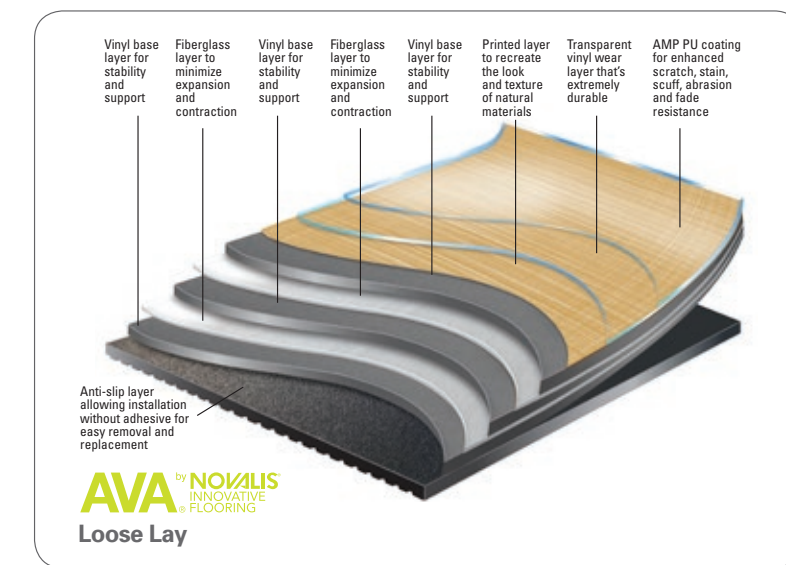

Specifications

- Loose Lay
- Wear Layer: 22 mil (0.55 mm)
- Overall Thickness: 5.0 mm
- Size: 9.84" x 39.37" (250 mm x 1000 mm)
- 100% Phthalate Free
- Reach Compliant
- Warranty: 10-Year Heavy Commercial & Lifetime Residential

- Patent-Pending Coating
- 30% More Scratch Resistance Over Typical Coatings
- Exceptional Wear Resistance and High Strength

ASTM F1700-13 SOLID VINYL FLOOR TILE:	CLASS III, TYPE B
ASTM D2047 STATIC COF FOR POLISHED SURFACES:	EXCEEDS INDUSTRY STANDARDS
ASTM F970-07 STATIC LOAD LIMIT:	PASSES
ASTM E648 CRITICAL RADIANT FLUX:	CLASS 1
ASTM E662 SMOKE DENSITY:	PASSES
ASTM F925 STAIN & CHEMICAL RESISTANCE:	EXCELLENT

AVA VRSE

AVA VRSE

The multi-directional look of VRSE offers unique design and installation flexibility compared to your average linear patterns. While the typical linear pattern gets lost when tiles are installed in the same direction, the pattern within VRSE tiles gives two different looks to create striking designs that stand out and get noticed for Workplace/Corporate, Hospitality and Retail environments.