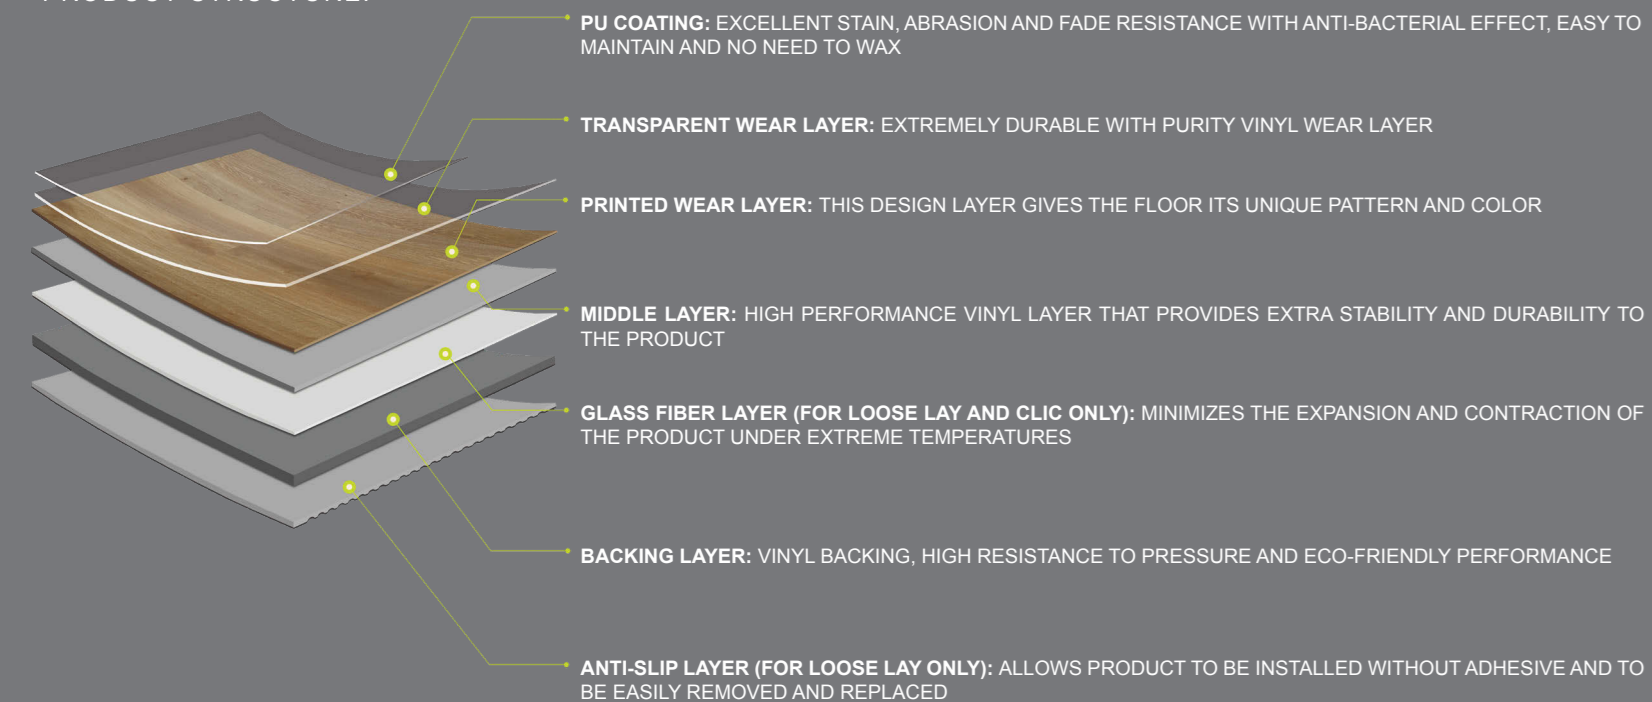

• PRODUCT STRUCTURE:

NOVALIS
INNOVATIVE FLOORING

OTHER PRODUCTS IN THE AVA COLLECTION: AVA DSGN™ & AVA STYL™

WITH WORLDWIDE SALES OFFICES AND DISTRIBUTION PARTNERS, NOVALIS IS A LEADER IN THE DESIGN AND MANUFACTURING OF INNOVATIVE AND SUSTAINABLE LUXURY VINYL FLOORING. ESTABLISHED IN 1984, NOVALIS HAS DEVELOPED A DIVERSE RANGE OF DESIGNS AND PRODUCTS THAT HAVE WON NUMEROUS AWARDS AND ARE RECOGNIZED BY THE INDUSTRY AS SETTING THE BENCHMARK IN LVT.

AVA™, STYL™, DSGN™, AND SNSE™ ARE TRADEMARKS OF NOVALIS INNOVATIVE FLOORING.
© 2015 NOVALIS INNOVATIVE FLOORING

AVA SNSE • AVAFLOOR.COM • 877.861.5292 • SALES@AVAFLOOR.COM

NOVALIS
INNOVATIVE FLOORING

AVA

SNSE

SNSE™